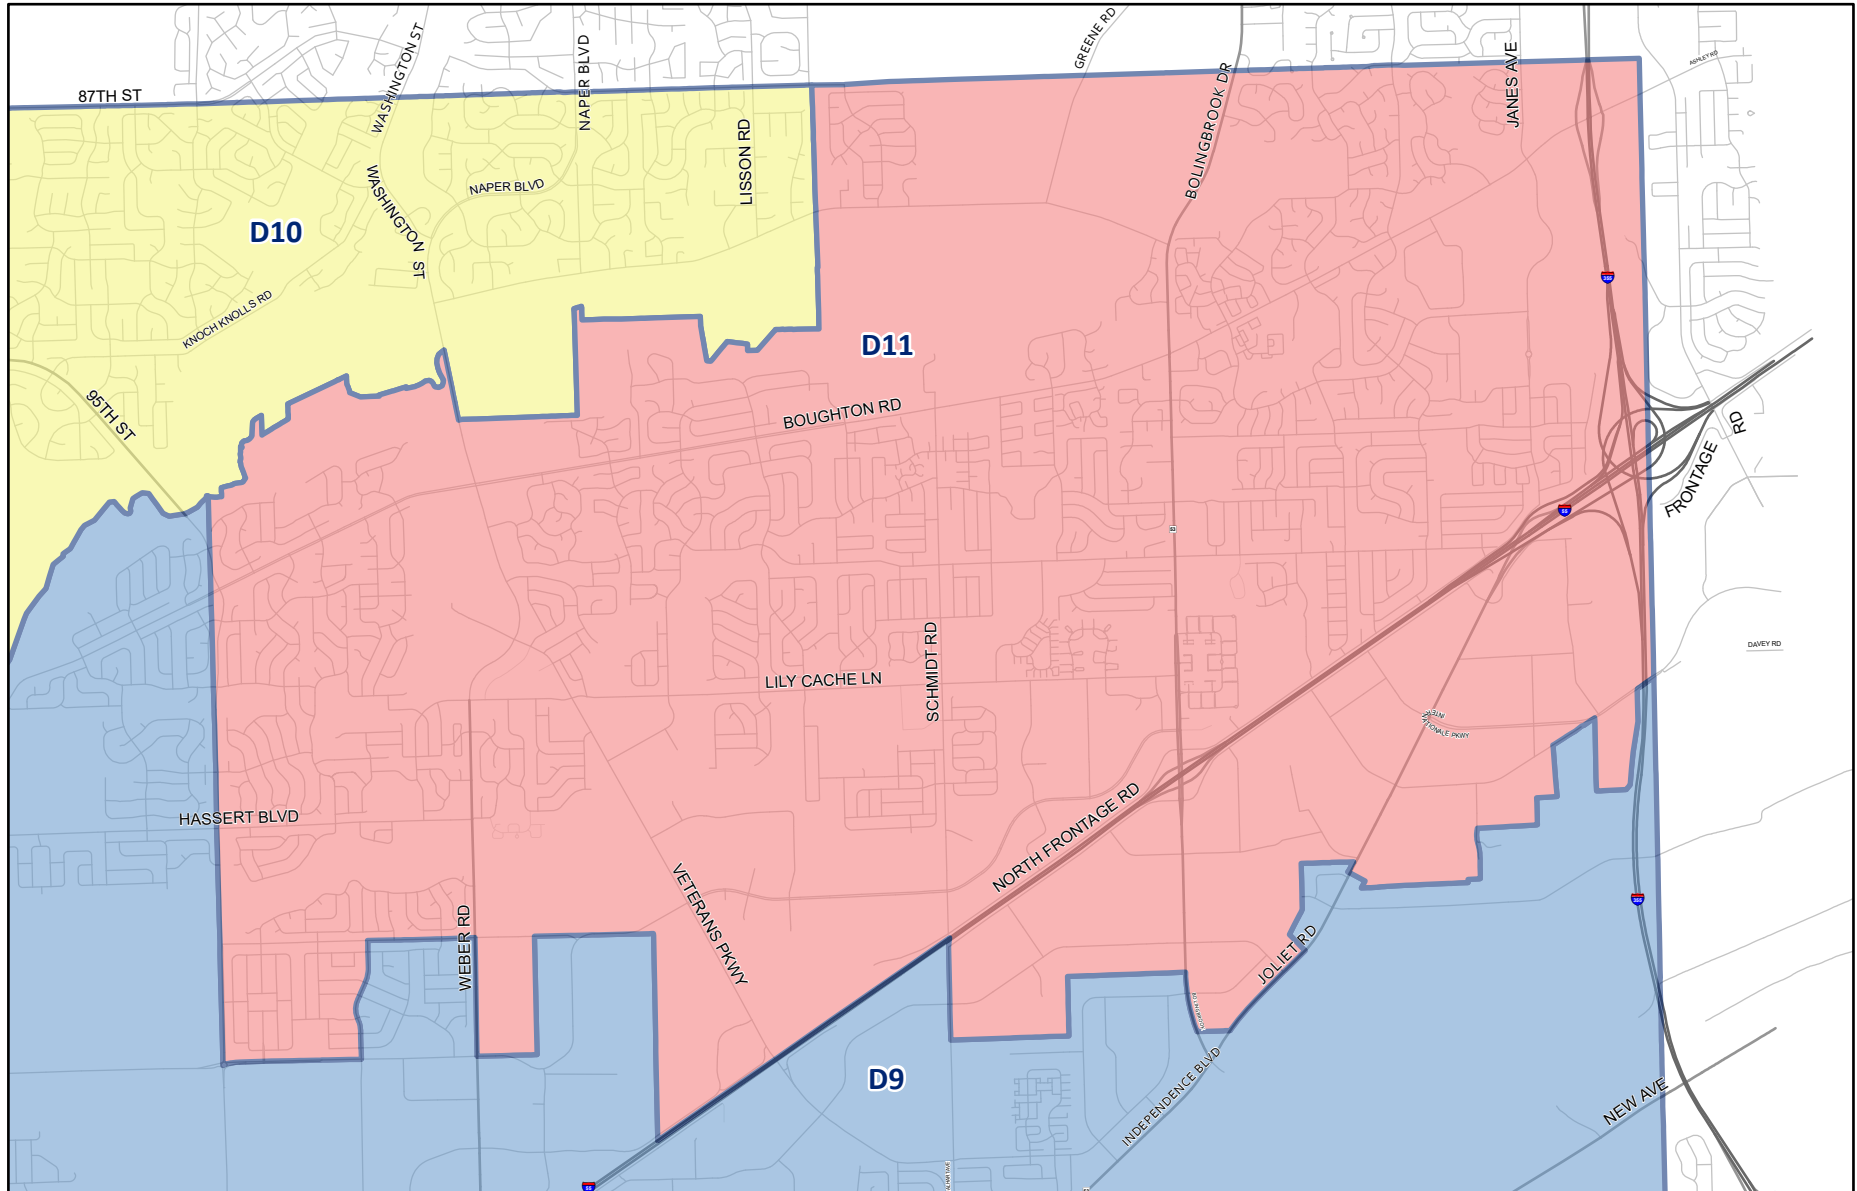

# Approved Redistricting Plan (2020 Census)

## District 11

Prepared by the Will County GIS Division  
302 N Chicago St, Joliet, IL 60432  
(815) 774-6343, [gis@willcountyillinois.com](mailto:gis@willcountyillinois.com)  
11/4/2021

Please review the Terms of Open Geo-Spatial Data License posted on  
this website: <https://www.willcountyillinois.com/County-Offices/Administration/GIS-Division/Data>.

-  District 9
-  District 11
-  District 10